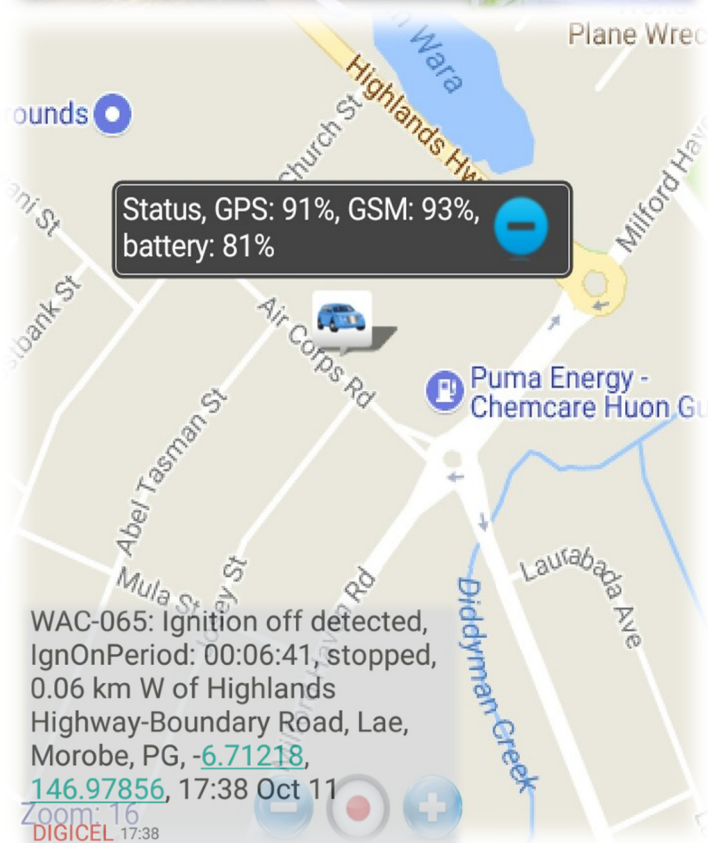

VEHICLE TRACKING

Track Your Truck

Fleet Management Solution

Track and monitor your trucks and vehicles any time any where. Know where your drivers are going and how they are driving. Monitor the vehicle or truck's speed and fuel levels in real time. Locate their exact positions on the interfaced Google Map through your mobile phone or on a standard computer with Internet connection. Set ge-fencing or restrict your drivers from driving into certain areas. Remotely disable the truck or vehicle incase of theft or misuse. Get instant alert text messages on your mobile phone if a policy is breached by your driver or in case of accidents. Get monthly reports from the system and maintain your fleet up to safety standards, and prevent vehicle misuse, abuse, fuel theft, and save money. No monthly fees. You manage your own fleet.